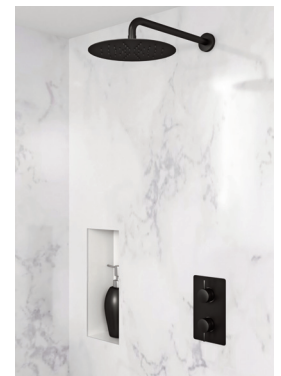

DB3904

DOLPHIN SHOWER SET WITH WALL MOUNTED HEAD

- › Dolphin Blue concealed shower Valve with Thermostatic Temperature Control and Headworks
- › Single outlet (headworks) for fixed shower head
- › Dolphin Blue Wall Mounted Shower Arm – 350mm Length
- › Dolphin Blue ultra-thin round shower head Ø250 with safety valve
- › 2 Flow Regulators included to provide 6 or 9 Litres per minute @ 6 bar
- › Available in polished, satin/brushed and matt black finishes
- › Suitable for all water systems
- › WRAS Approved components.
 - DB3200 – WRAS No. 1911347
 - DB3001 – WRAS No. 2003342
 - DB3061 – WRAS No. 2003371

DB3904.2

DB3904.5.01

PRODUCT CODES

- › **DB3904.1** satin stainless steel finish
- › **DB3904.2** mirror polish finish
- › **DB3904.5.01** matt black finish