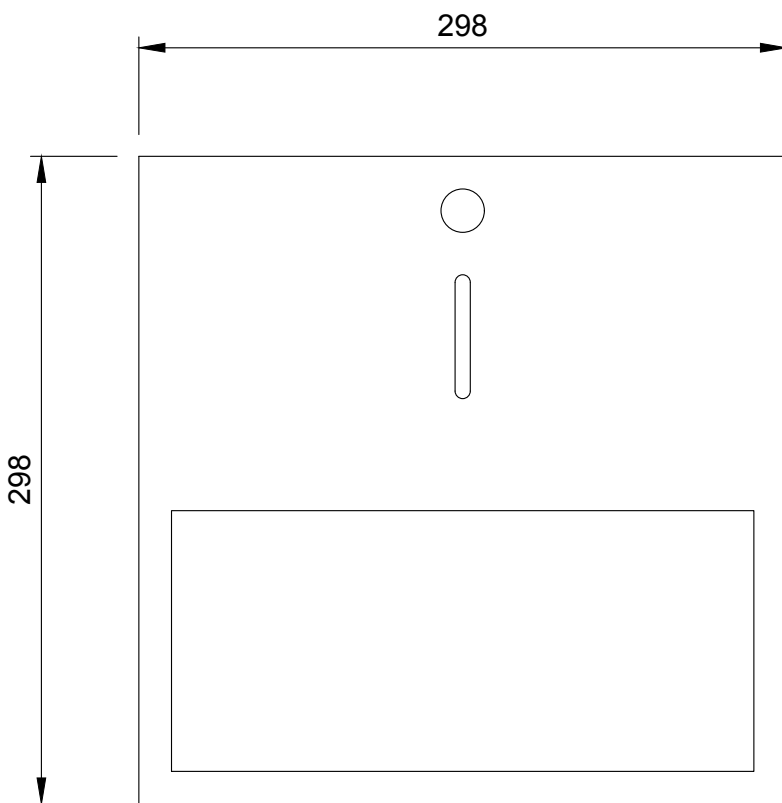

RECESS DIMENSIONS

WIDTH = 278mm
 HEIGHT = 276mm
 DEPTH = 111mm

DOLPHIN SOLUTIONS LIMITED
 DOLPHIN FLUSH MOUNTED PAPER TOWEL DISPENSER
 DP3302