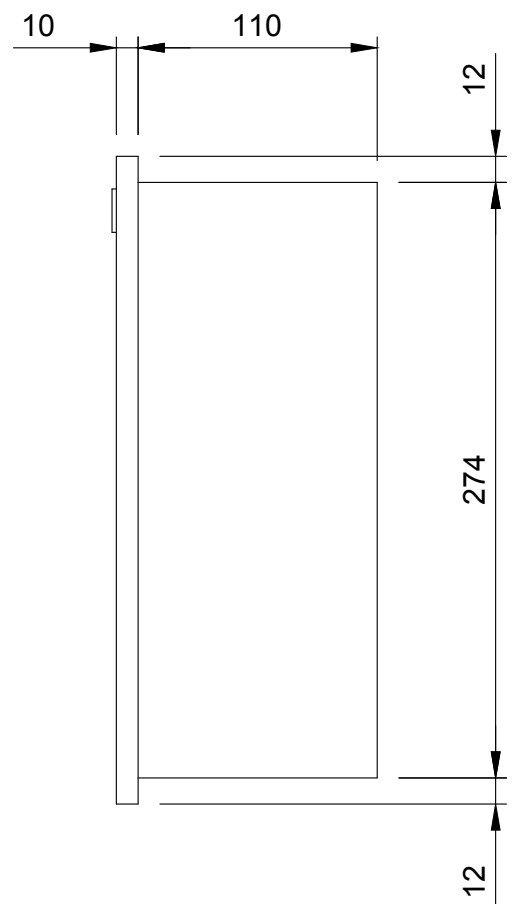

RECESS DIMENSIONS

WIDTH = 278mm
 HEIGHT = 276mm
 DEPTH = 111mm

DOLPHIN SOLUTIONS LIMITED
 DOLPHIN FLUSH MOUNTED PAPER TOWEL DISPENSER
 DP3302